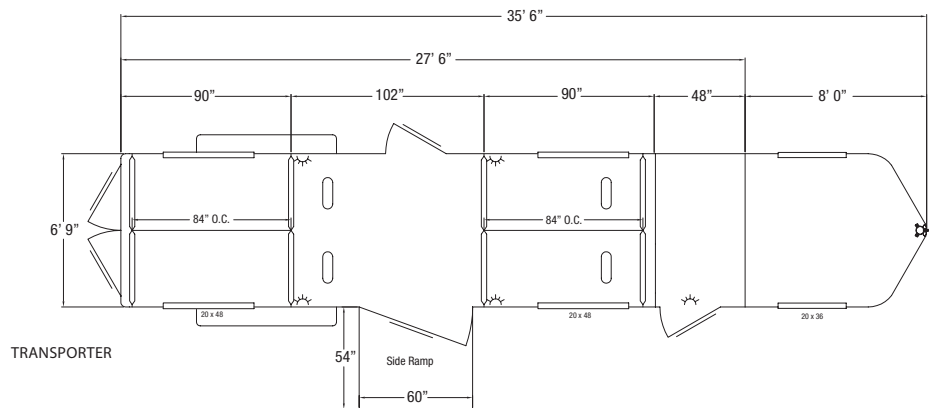

All dimensions are approximate. Photos may show options. Due to constant product improvements, specifications, component parts, standard and optional equipment are subject to change without notice or obligation. Refer to standard and special features for specifics. See your dealer for warranty details. 2021 © Sundowner Trailers, Inc. (07.27.21)

SUNDOWNER TRAILERS, INC.

9805 OK Highway 48 South • Coleman, Oklahoma 73432-8523

800-438-4294 • sundownertrailer.com