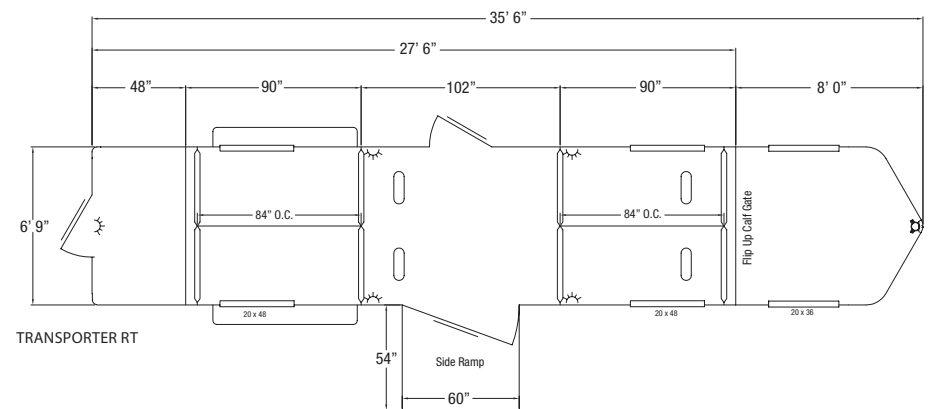

All dimensions are approximate. Photos may show options. Due to constant product improvements, specifications, component parts, standard and optional equipment are subject to change without notice or obligation. Refer to standard and special features for specifics. See your dealer for warranty details. 2021 © Sundowner Trailers, Inc. (07.27.21)

SUNDOWNER TRAILERS, INC.

9805 OK Highway 48 South • Coleman, Oklahoma 73432-8523

800-438-4294 • sundownertrailer.com