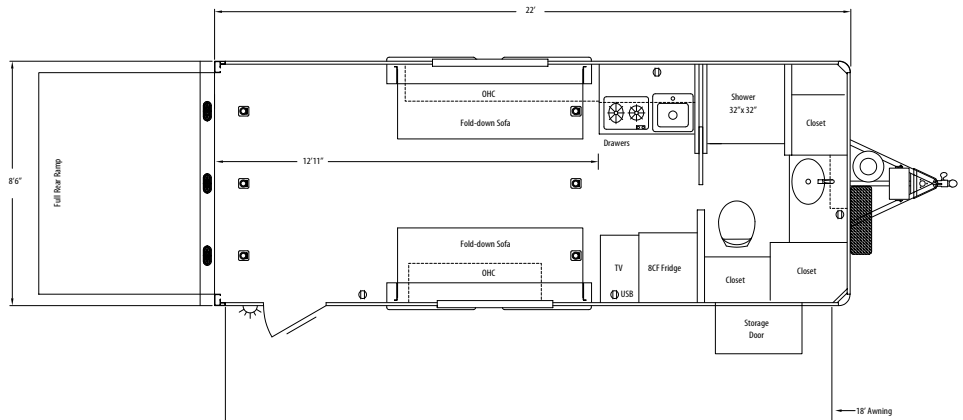

All dimensions are approximate. Photos may show options. Due to constant product improvements, specifications, component parts, standard and optional equipment are subject to change without notice or obligation. Refer to standard and special features for specifics. See your dealer for warranty details. 2022 © Sundowner Trailers, Inc. (8.26.22)

Sundowner Trailers, Inc.

9805 OK Highway 48 South • Coleman, Oklahoma 73432-8523

800-438-4294 • www.sundownertrailer.com