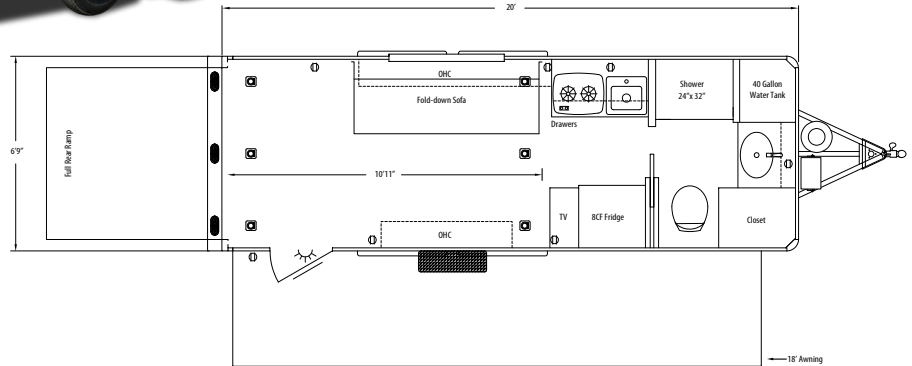

All dimensions are approximate. Photos may show options. Due to constant product improvements, specifications, component parts, standard and optional equipment are subject to change without notice or obligation. Refer to standard and special features for specifics. See your dealer for warranty details. 2022 © Sundowner Trailers, Inc. (8.26.22)

Sundowner Trailers, Inc.

9805 OK Highway 48 South • Coleman, Oklahoma 73432-8523

800-438-4294 • www.sundownertrailer.com