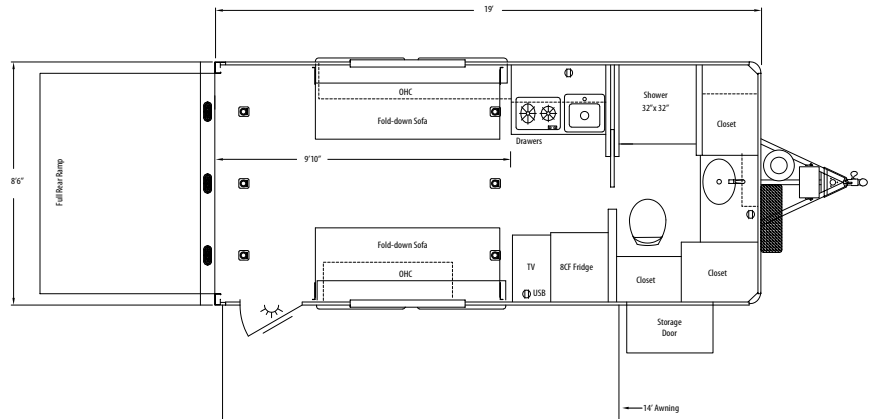

All dimensions are approximate. Photos may show options. Due to constant product improvements, specifications, component parts, standard and optional equipment are subject to change without notice or obligation. Refer to standard and special features for specifics. See your dealer for warranty details. 2022 © Sundowner Trailers, Inc. (8.26.22)

Sundowner Trailers, Inc.

9805 OK Highway 48 South • Coleman, Oklahoma 73432-8523

800-438-4294 • www.sundownertrailer.com