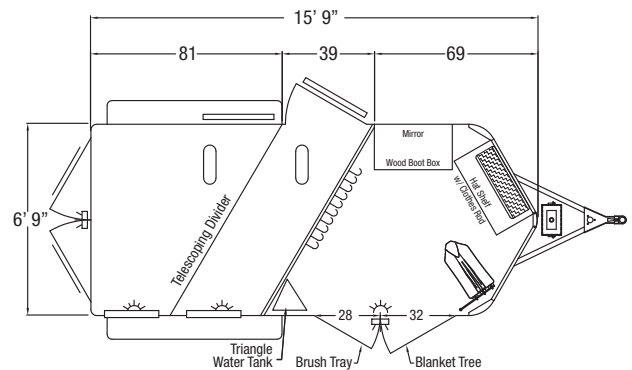

POPULAR OPTIONS

- Skin colors: white, black, silver, charcoal, champagne
- Feed bags
- Extra height
- Extra lighting
- Rear ramp
- Open air slat with removable plexi-glass