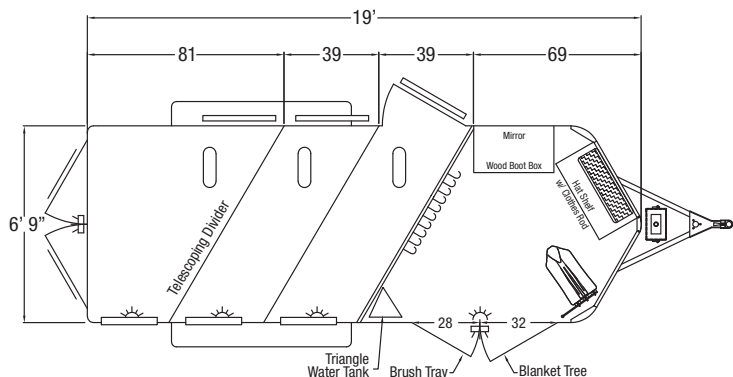

POPULAR OPTIONS

- Skin colors: white, black, silver, charcoal, champagne
- Feed bags
- Extra height
- Extra lighting
- Rear ramp
- Open air slat with removable plexi-glass