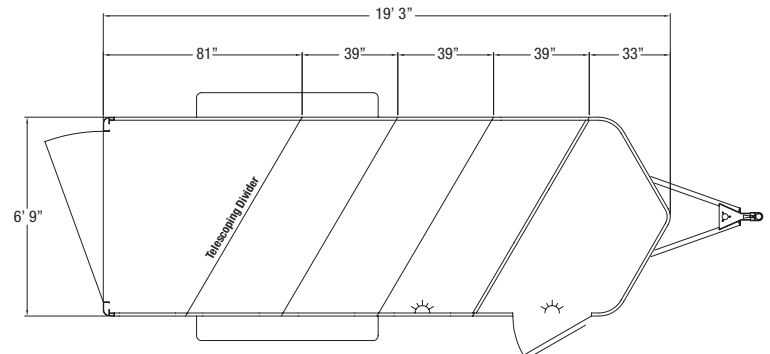

POPULAR OPTIONS

- Skin colors: white, black, silver, charcoal, champagne
- Spare tire
- Load lights
- Plexiglas
- Additional interior dome light(s)
- Treadplate gravel guard
- Saddle rack
- SunCoated™ kick panels in horse area
- Rear tack