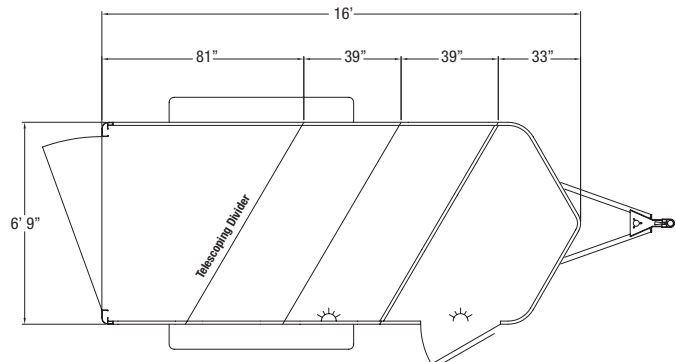

POPULAR OPTIONS

- Skin colors: white, black, silver, charcoal, champagne
- Spare tire
- Load lights
- Plexiglas
- Additional interior dome light(s)
- Treadplate gravel guard
- Saddle rack
- SunCoated™ kick panels in horse area
- Rear tack