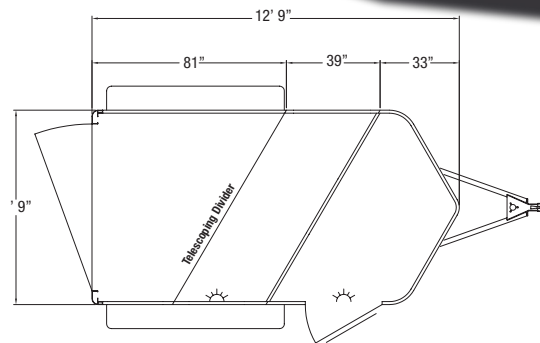

POPULAR OPTIONS

- Skin colors: white, black, silver, charcoal, champagne
- Spare tire
- Load lights
- Plexiglas
- Additional interior dome light(s)
- Treadplate gravel guard
- Saddle rack
- SunCoated™ kick panels in horse area
- Rear tack