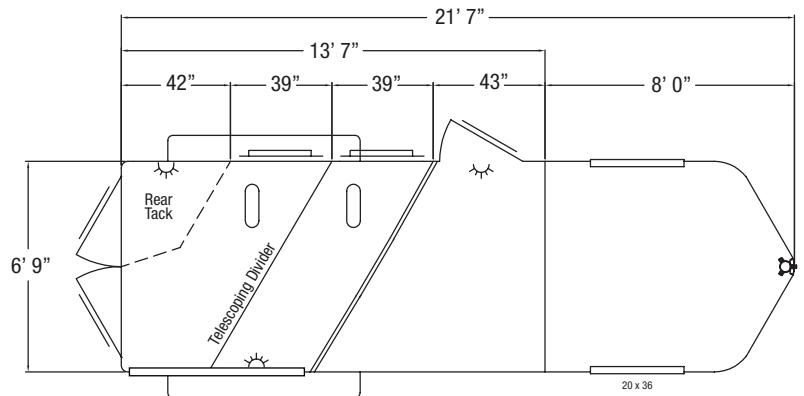

ALSO AVAILABLE IN 4 HORSE