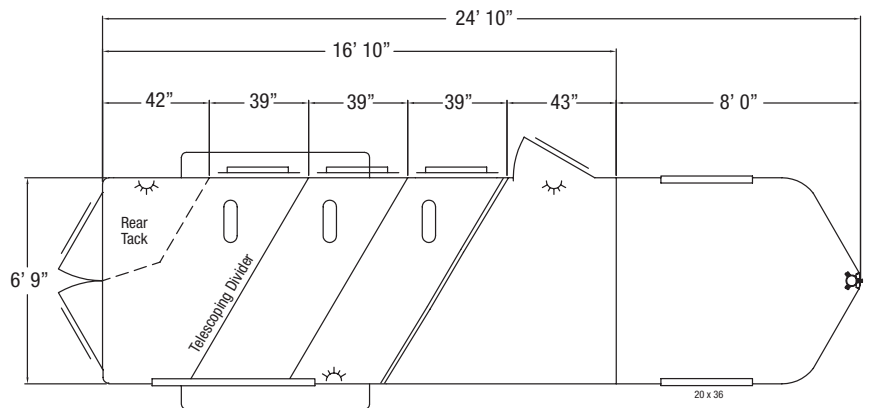

ALSO AVAILABLE IN 4 HORSE