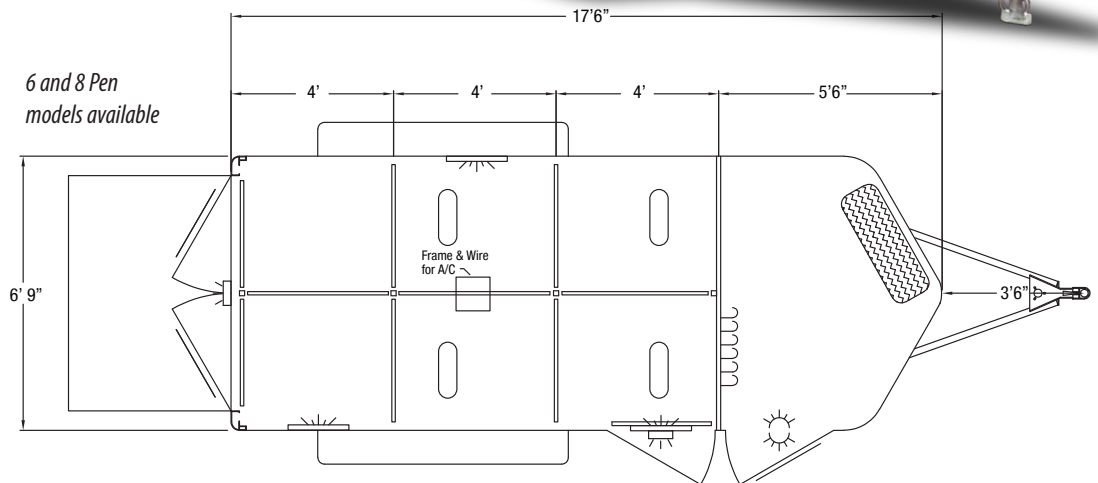

Showman GT

BUMPER PULL

The Showman GT bumper pull by Sundowner Trailers offers a stylish design with even more added features for showmen and breeders. It comes standard with a lined and insulated roof, wired for AC, roof vents, fold down slats, double rear doors with sliding windows... and that's just getting started. Regardless of the stock you are hauling, the Showman GT can be designed and built to your specific needs. It is built with quality and safety in mind, and with the style you want.

STANDARD FEATURES

- 2 5/16" Bumper pull hitch
- 6'9" Wide
- 6' Tall
- 17'6" Long or 21'6" Long
- All aluminum construction
- All aluminum floor
- Prepainted aluminum skin
- Extruded aluminum sides in stock area only
- Stainless steel strip on nose
- 2' Gravel guard on nose
- Roof, lined and insulated in stock area
- Painted steel pens
- 50/50 Removable pens
- 6 Pens on a 17'6" model and 8 pens on 21'6" model
- 2 Feeder rods per pen
- 3-18" LED Strip lights in stock area on 17'6" model and 4 on 21'6" model
- Side access door with butterfly latch, locking hasp, fold down step and outside light
- 4 Bi-directional vents on 17'6" model and 6 on 21'6" model
- 2 Air gaps on side walls and access door with removable Plexiglas and 3rd w/lower fold-down slat
- Double rear doors with sliding windows
- 1 Load light at rear
- 1 Load light at side access door
- Rear ramp
- LED clearance lights
- 4 Tail lights
- Framed and wired for AC in stock area
- Rubber torsion axles
- 4 Wheel electric brakes with safety breakaway
- Top wind jack