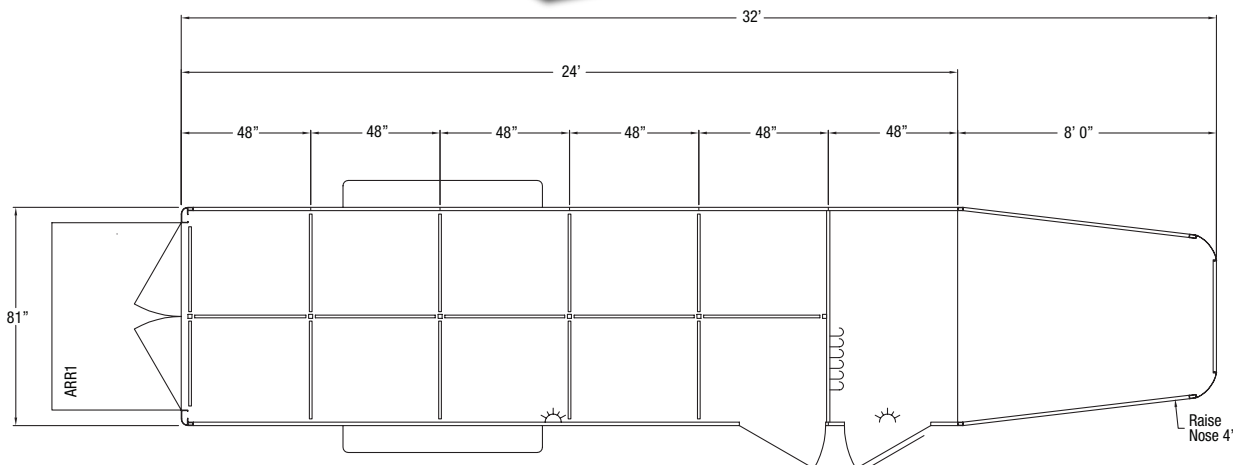

STANDARD FEATURES

- 2 5/16" Gooseneck hitch, adjustable
- 6'9" Wide
- 6' Tall
- 20' and 24' long
- All aluminum construction
- All aluminum floor
- Extruded aluminum sides
- Choice of skin color
- Stainless steel nose wrap
- Painted steel pens
- 3 Air gaps with removable Plexiglas slats
- 1 Dome light inside stock area
- 8 pens on 20' and 10 pens on 24'
- Double rear doors with air gaps and Plexiglas
- 50/50 Removable pens
- 2 Feeder rods per pen
- Side access door with full butterfly latch and locking hasp
- LED clearance and tail lights
- Rubber torsion axles
- 4 Wheel electric brakes with safety breakaway
- Rear ramp
- Drop leg jack

POPULAR OPTIONS

- Skin colors: white, black, silver, charcoal, champagne
- Polished side slats
- Stainless steel skin
- Additional height
- Additional width, 7'6" or 8'
- Generator
- Air conditioner
- Spare tire
- Lined and insulated roof
- Vents
- Water system
- Mister system
- Additional lighting
- Tie rings

FRONT TACK STORAGE

- 4' Straight wall tack room
- Locking tack door
- Dome light
- Plexiglas storage compartment
- Rubber floor mats

All dimensions are approximate. Photos may show options. Due to constant product improvements, specifications, component parts, standard and optional equipment are subject to change without notice or obligation. Refer to standard and special features for specifics. See your dealer for warranty details. 2021 © Sundowner Trailers, Inc. (7.27.21)

SUNDOWNER TRAILERS, INC.

9805 OK Highway 48 South • Coleman, Oklahoma 73432-8523
800-438-4294 • sundownertrailer.com