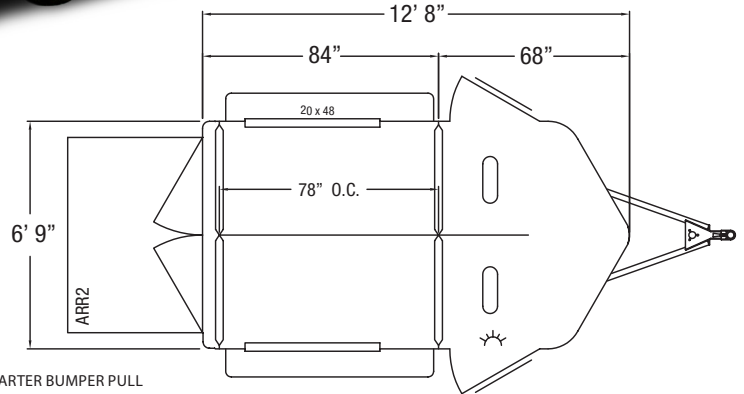

Charter SE Bumper Pull with Tack Room

All dimensions are approximate. Photos may show options. Due to constant product improvements, specifications, component parts, standard and optional equipment are subject to change without notice or obligation. Refer to standard and special features for specifics. See your dealer for warranty details. 2021 © Sundowner Trailers, Inc. (07.27.21)

SUNDOWNER TRAILERS, INC.

9805 OK Highway 48 South • Coleman, Oklahoma 73432-8523

800-438-4294 • sundownertrailer.com