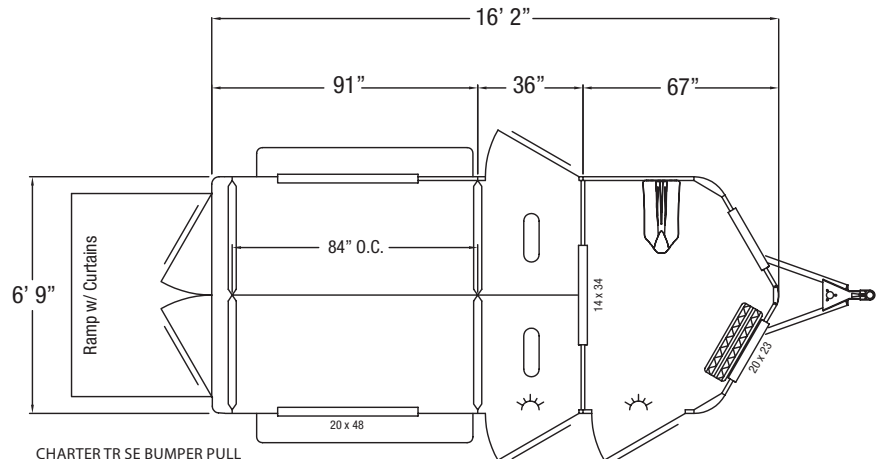

Charter SE Bumper Pull with Tack Room

All dimensions are approximate. Photos may show options. Due to constant product improvements, specifications, component parts, standard and optional equipment are subject to change without notice or obligation. Refer to standard and special features for specifics. See your dealer for warranty details. 2021 © Sundowner Trailers, Inc. (07.27.21)

SUNDOWNER TRAILERS, INC.

9805 OK Highway 48 South • Coleman, Oklahoma 73432-8523

800-438-4294 • sundownertrailer.com