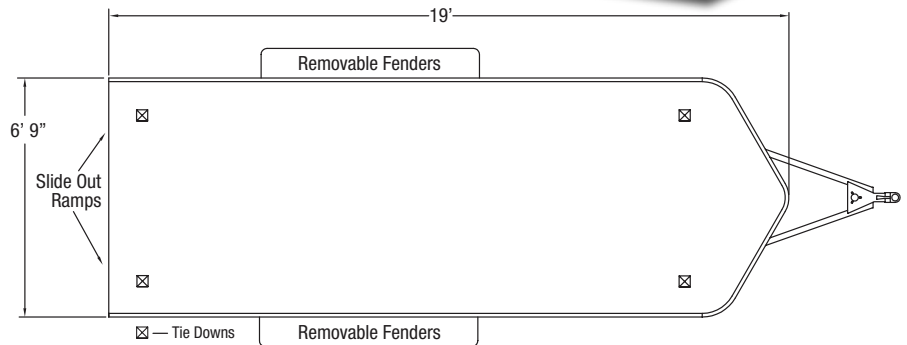

STANDARD FEATURES

- 2 5/16" Bumper pull hitch
- 6'9" Wide
- 19' Long (to front of tapered nose)
- All aluminum construction
- 6" Aluminum interlocking plank floor
- Polished heavy duty extruded aluminum bottom rail
- Removable fenders
- 6' Slide in removable ramps
- 4 Recessed heavy duty tie downs
- Aluminum wheels
- LED marker and tail lights
- Top wind jack
- Rubber torsion axles
- Electric brake both axles
- Tandem 4000# axles
- 225 x 15 Radial tires

POPULAR OPTIONS

- Dovetail
- Extra length
- Recessed spare box
- 3' Removable nose guard
- Enclosed nose guard (permanent)
- Utility ramp
- Spare tire

Shown with optional 3' removable nose guard

All dimensions are approximate. Some photos show options. Due to constant product improvements, specifications, component parts, standard and optional equipment are subject to change without notice or obligation. Refer to standard and special features for specifics. See your dealer for warranty details. 2022 © Sundowner Trailers, Inc. 06-14-22